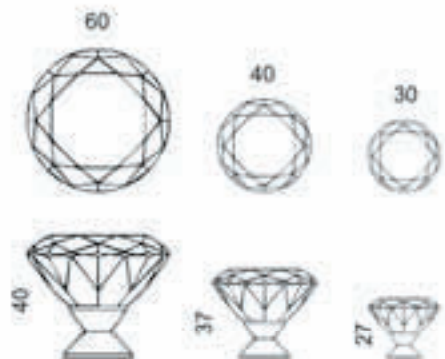

**VENICE
GLASS**

GOLD SILVER
BLACK SILVER
BROWN IVORY

**GRAFFITI
GLASS**

RED GOLD IVORY
BLACK SILVER IVORY

GEO PULL

CHROME TRANSPARENT

DELUXE KNOB

CHROME TRANSPARENT