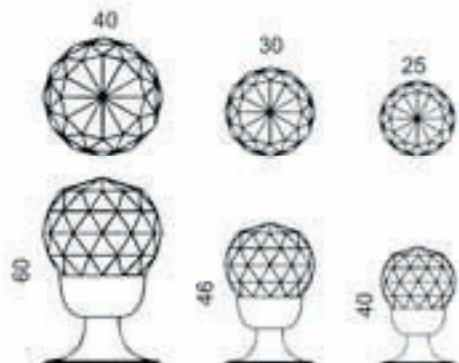

DELUXE KNOB

CHROME TRANSPARENT