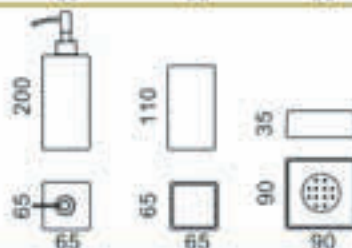

**VENICE
GLASS**

GOLD SILVER
BLACK SILVER
BROWN IVORY