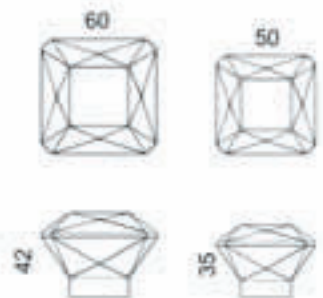

DIAMOND PULL

CHROME TRANSPARENT

BRUSHED CHROME TRANSPARENT

BLACK SILVER

ALUMIX BJ MIRROR

BLACK GOLD LEAF

MUSA CONSOLLE

Ø660