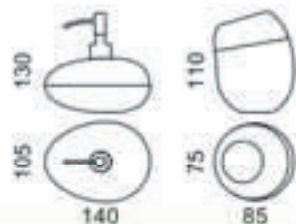

**GLAMOUR
ALUMIX**

WHITE SILVER
BLACK SILVER
BROWN BLACK