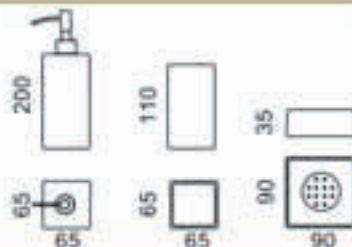

**LUXURY
GLASS**

GOLD LEAF
SILVER LEAF
COPPER LEAF

**KALAHARI
GLASS**

WHITE GOLD
BLACK SILVER