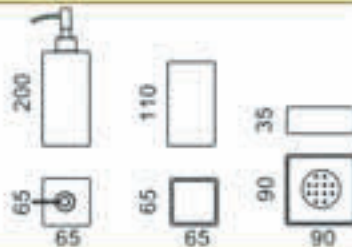

**VENICE
GLASS**

GOLD SILVER
BLACK SILVER
BROWN IVORY

**GRAFFITI
GLASS**

RED GOLD IVORY
BLACK SILVER IVORY

GEO PULL

CHROME TRANSPARENT

DELUXE KNOB

CHROME TRANSPARENT