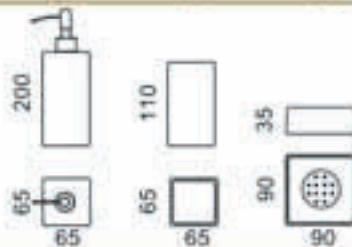

**VENICE
GLASS**

GOLD SILVER
BLACK SILVER
BROWN IVORY

**GRAFFITI
GLASS**

RED GOLD IVORY
BLACK SILVER IVORY

GEO PULL

CHROME TRANSPARENT

DELUXE KNOB

CHROME TRANSPARENT