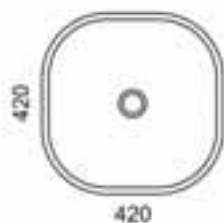

620

TEKNOFORM

JIMMY SMALL

WHITE POLISH

WHITE POLISH

TEKNOFORM

**KAPPA**

WHITE POLISH