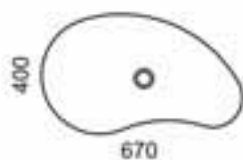

ORME

TEKNOFORM

WHITE POLISH