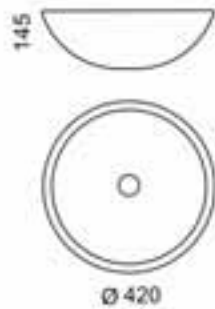

BLACK
GOLD LEAF
SILVER LEAF
COPPER LEAF