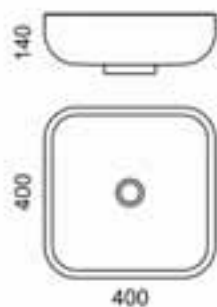

WHITE POLISH