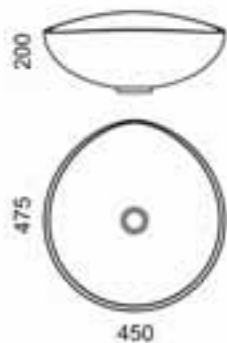

298

Ø492

BRUSHED GOLD WHITE

BRUSHED PLATINUM WHITE

BRUSHED DARK INOX WHITE

ELMO

TEKNOFORM

WHITE POLISH